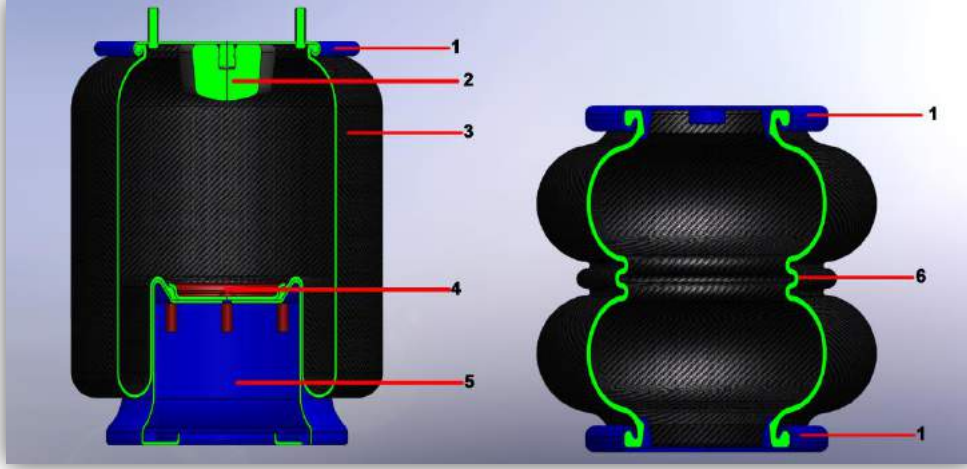

DO NOT inflate more than 7 bar. DO NOT inflate unless properly secured in the suspension system of the vehicle or other appropriate structure.

Product Description

1. The crimped plate serves to fasten the air-spring bellow to the vehicle's frame.
2. The bumper restrict the air spring stroke and ensures the emergency operation properties.
3. The actual springing element, i.e., an air-spring bellow, consists of: internal reinforcement material, stabilizing brackets and external covering.
4. The clamping plate produces a connecting link between the air-spring and piston; which can either be vulcanized on, or constructed as a true clamping element, according to the item.
5. The piston produces a connection between the air-spring and axle.
6. The central ring act to stabilize the air-spring.